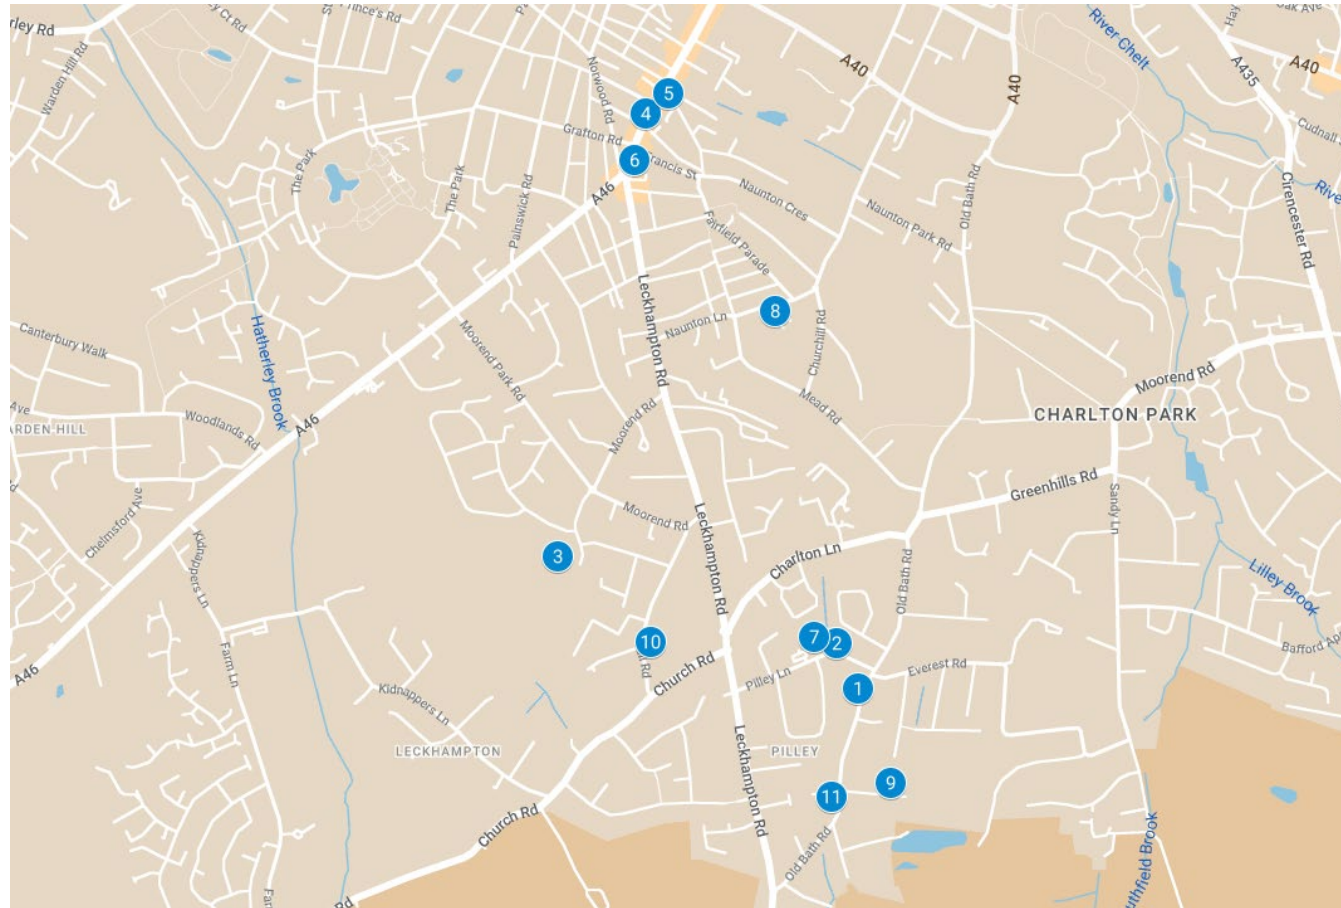

Leckhampton Spooky Scarecrow Trail

28th October – 3rd November 2024

Gloucestershire Animal Welfare Association &
Cheltenham Animal Shelter

- 1 Wheatsheaf Inn
- 2 34 Pilley Lane
- 3 Dug Out Cafe (Tues onwards)
- 4 Emporium
- 5 My Coffee
- 6 Corner Coffee Co.
- 7 Middleton House Retirement...
- 8 35 Naunton Ln
- 9 11 Southern Rd
- 10 50 Hall Rd
- 11 1 Hannam Cl

How many will you spot? Donate <https://www.justgiving.com/page/scarecrows24> or scan the QR code:

Share your photos with us! www.facebook.com/groups/leckhamptonscarecrows